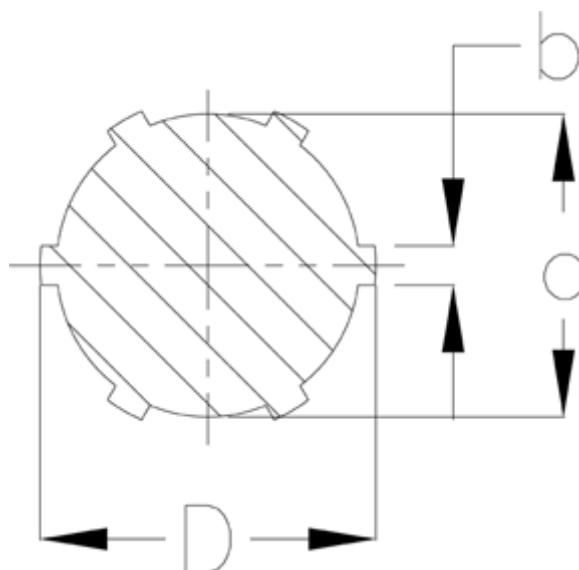

Data Sheet

Article number: 0752411000

Description: Spline shaft 1000524001
B6 x 11 x 14 length 1000

Measures

b = 3

d = 11

D = 14

Description = B 6x11x14

Length = 1000